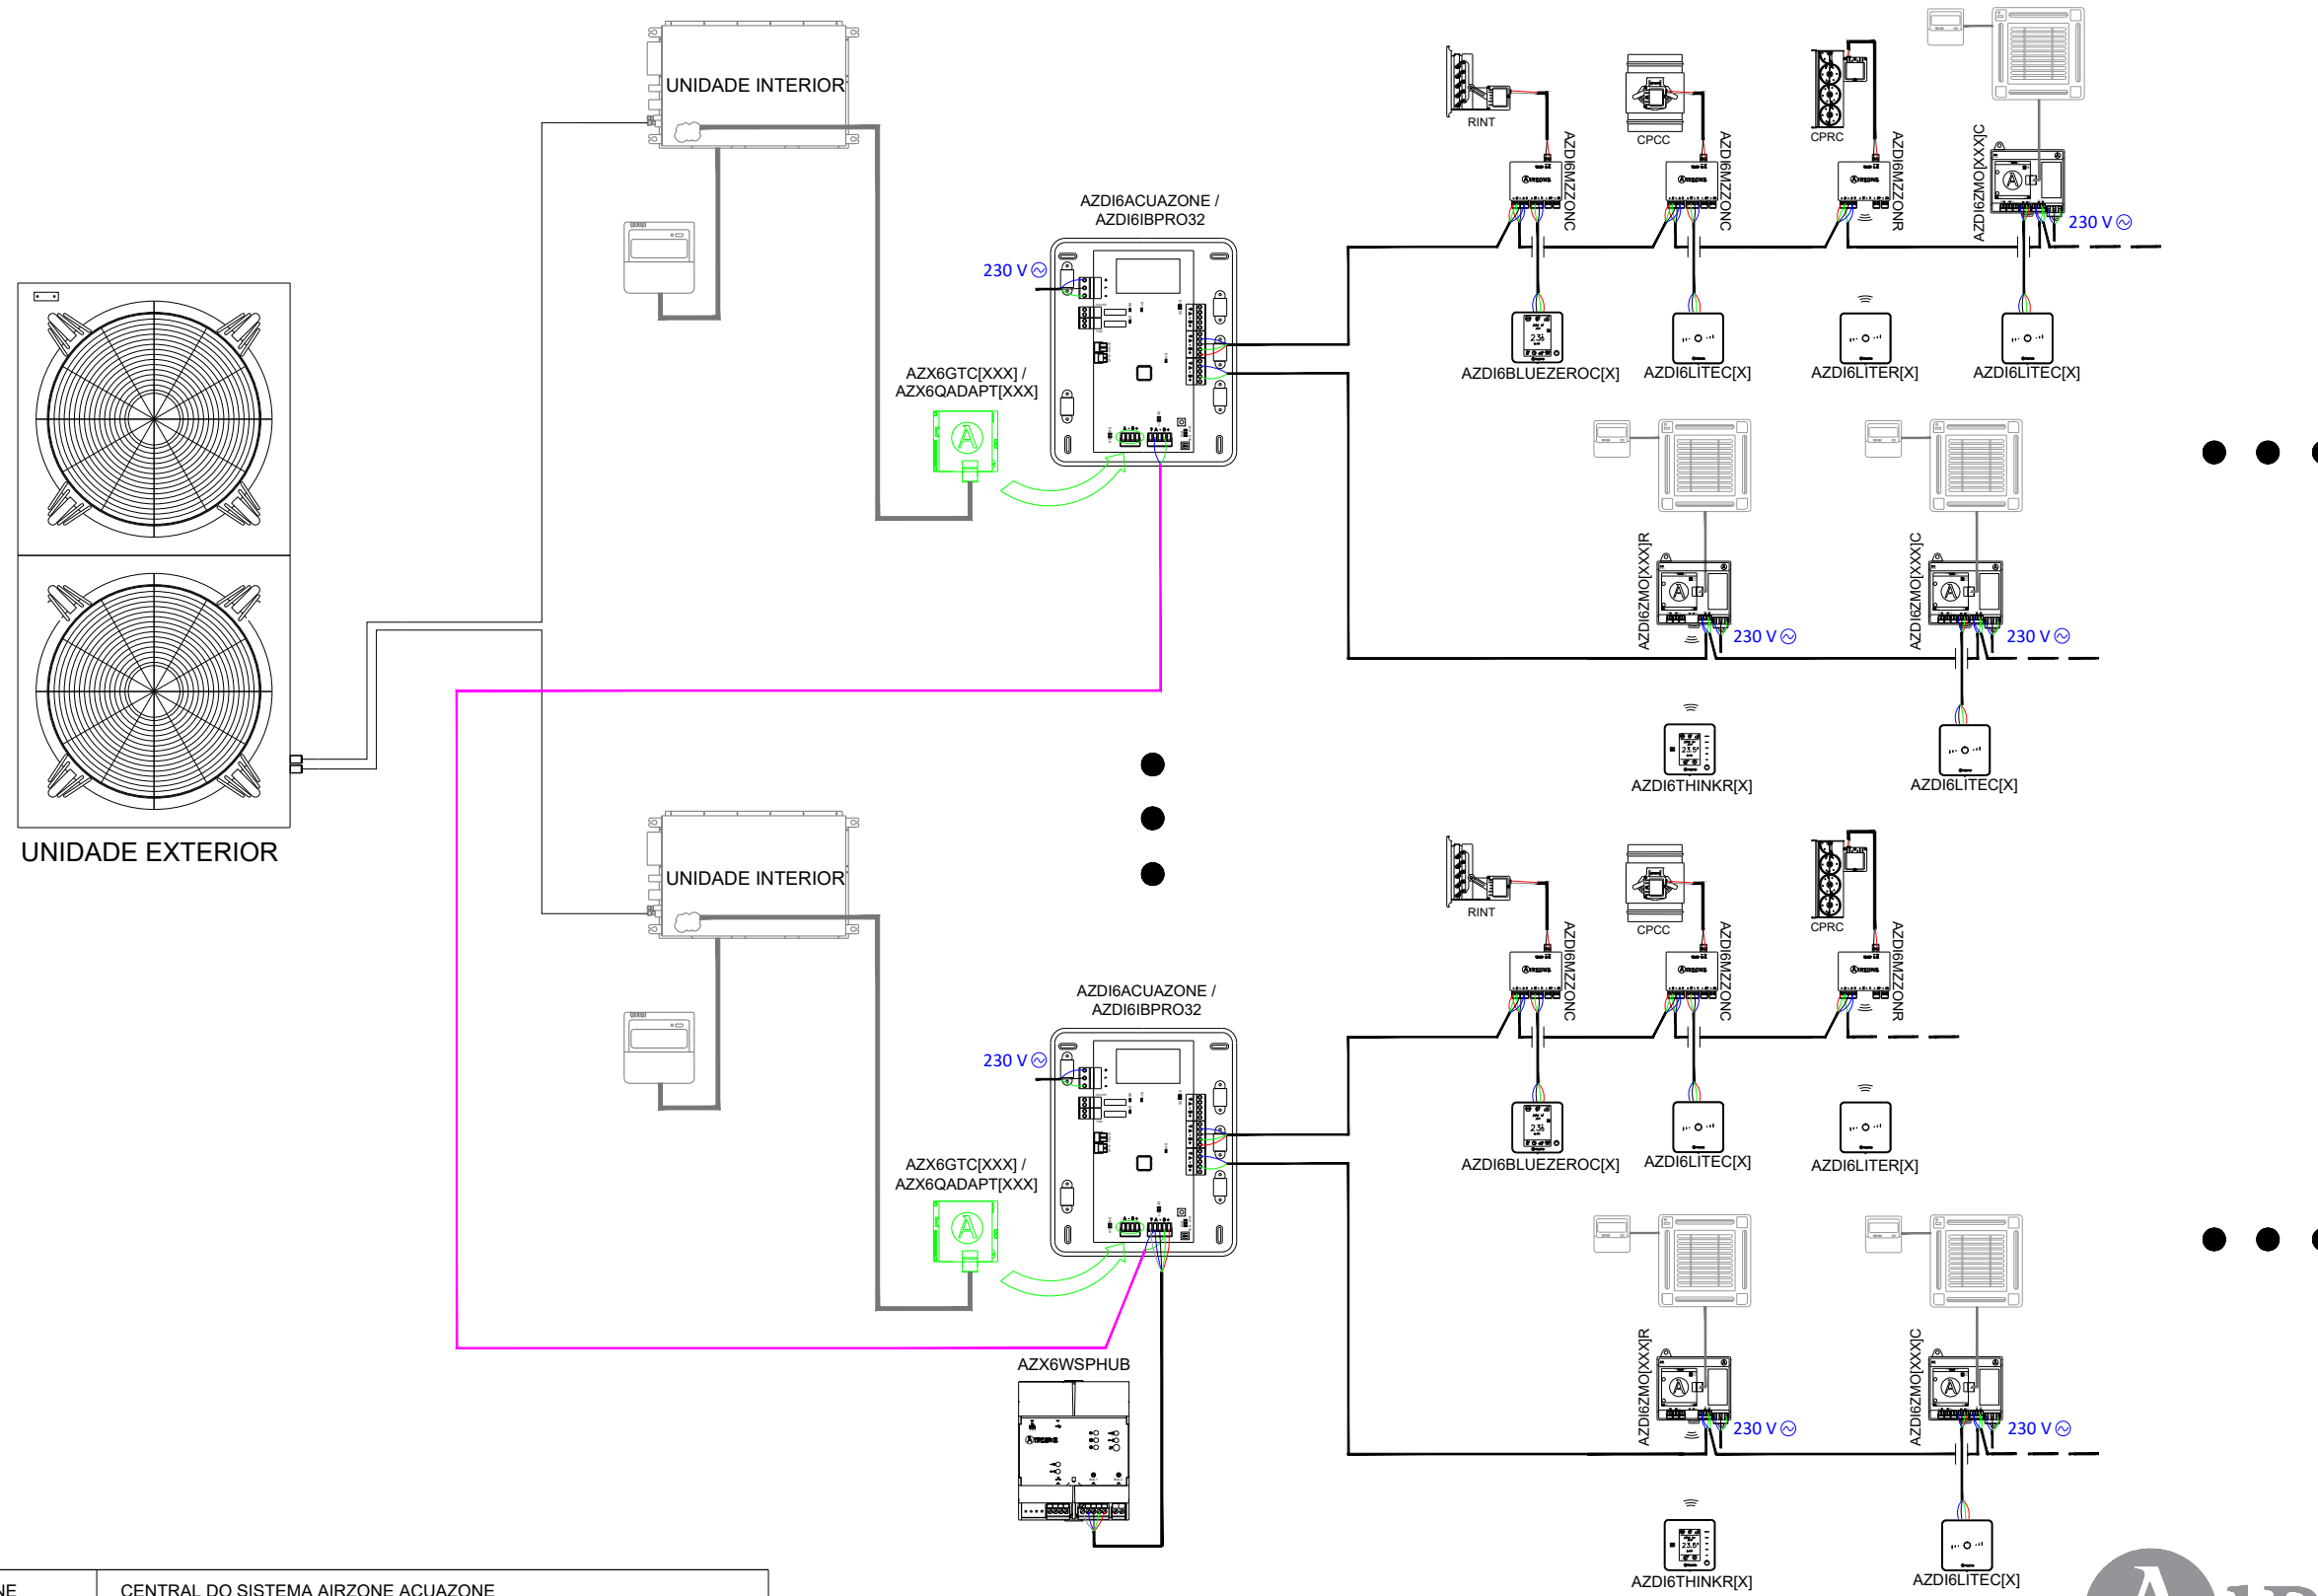

EQUIPOS VRF DE CONDUCTOS ZONIFICADO E INDIVIDUALES HASTA 32 ZONAS

ES

AZDI6ACUAZONE	CENTRAL DE SISTEMA AIRZONE ACUAZONE
AZDI6BLUEZEROC[X]	TERMOSTATO BLUEFACE ZERO [COLOR] AIRZONE
AZDI6THINK[R][X]	TERMOSTATO [RADIO] THINK [COLOR] AIRZONE
AZDI6LITE[C/R][X]	TERMOSTATO [CABLE/RADIO] LITE [COLOR] AIRZONE
AZDI6MZZON[C/R]	MÓDULO DE ZONA MOTOR [CABLE/RADIO] AIRZONE
AZX6WSPHUB	WEBSERVER HUB AIRZONE CLOUD DUAL
AZDI6ZMO[XXX][C/R]	MÓDULO DE ZONA [CABLE/RADIO] AIRZONE UNIDAD INDIVIDUAL [MARCA]
AZX6GTC[XXX] / AZX6QADAPT[XXX]	PASARELA CONTROLADOR AIRZONE [MARCA]

UNIDADES VRF DE CONDUTAS ZONIFICADAS E INDIVIDUAIS ATÉ 32 ZONAS

AZDI6ACUAZONE	CENTRAL DO SISTEMA AIRZONE ACUAZONE
AZDI6BLUEZEROC[X]	TERMOSTATO BLUEFACE ZERO [COR] AIRZONE
AZDI6THINK[R][X]	TERMOSTATO [RADIO] THINK [COR] AIRZONE
AZDI6LITE[C/R][X]	TERMOSTATO [CABO/RADIO] LITE [COR] AIRZONE
AZDI6MZZON[C/R]	MÓDULO DE ZONA MOTOR [CABO/RADIO] AIRZONE
AZX6WSPHUB	WEBSERVER HUB AIRZONE CLOUD DUAL
AZX6GTC[XXX] / AZX6QADAPT[XXX]	GATEWAY CONTROLADOR AIRZONE [MARCA]
AZDI6ZM[XXX][C/R]	MÓDULO UNIDADE INDIVIDUAL [CABO/RADIO] AIRZONE [MARCA]

ZONED + INDIVIDUAL VRF UNITS-UP TO 32 ZONES

AZDI6ACUAZONE	AIRZONE ACUAZONE MAIN CONTROL BOARD
AZDI6BLUEZEROC[X]	AIRZONE BLUEFACE ZERO [COLOUR] THERMOSTAT
AZDI6THINK[R][X]	AIRZONE THINK [COLOUR] THERMOSTAT [WIRELESS]
AZDI6LITE[C/R][X]	AIRZONE LITE [COLOUR] THERMOSTAT [WIRED/WIRELESS]
AZDI6MZZON[C/R]	AIRZONE ACTUATOR ZONE MODULE [WIRED/WIRELESS]
AZX6WSPHUB	WEBSERVER HUB AIRZONE CLOUD DUAL
AZX6GTC[XXX] / AZX6QADAPT[XXX]	AIRZONE [MANUFACTURER] CONTROLLER GATEWAY
AZDI6ZMO[XXX][C/R]	AIRZONE [MANUFACTURER] INDIVIDUAL UNIT MODULE [WIRED/WIRELESS]

PLAN SCHÉMA D'INSTALLATION

PLAN 2/2

DESSINATEUR : DÉPARTEMENT PROJETS AIRZONE

DATE : 2021

TITRE : UNITÉ GAINABLE DRV AVEC RÉGULATION MULTIZONE ET CONTRÔLE D'UNITÉS INDIVIDUELLES JUSQU'À 32 ZONES

CONTACT: projets@airzonefrance.fr Téléphone: 01 82 88 51 49 www.airzonecontrol.com