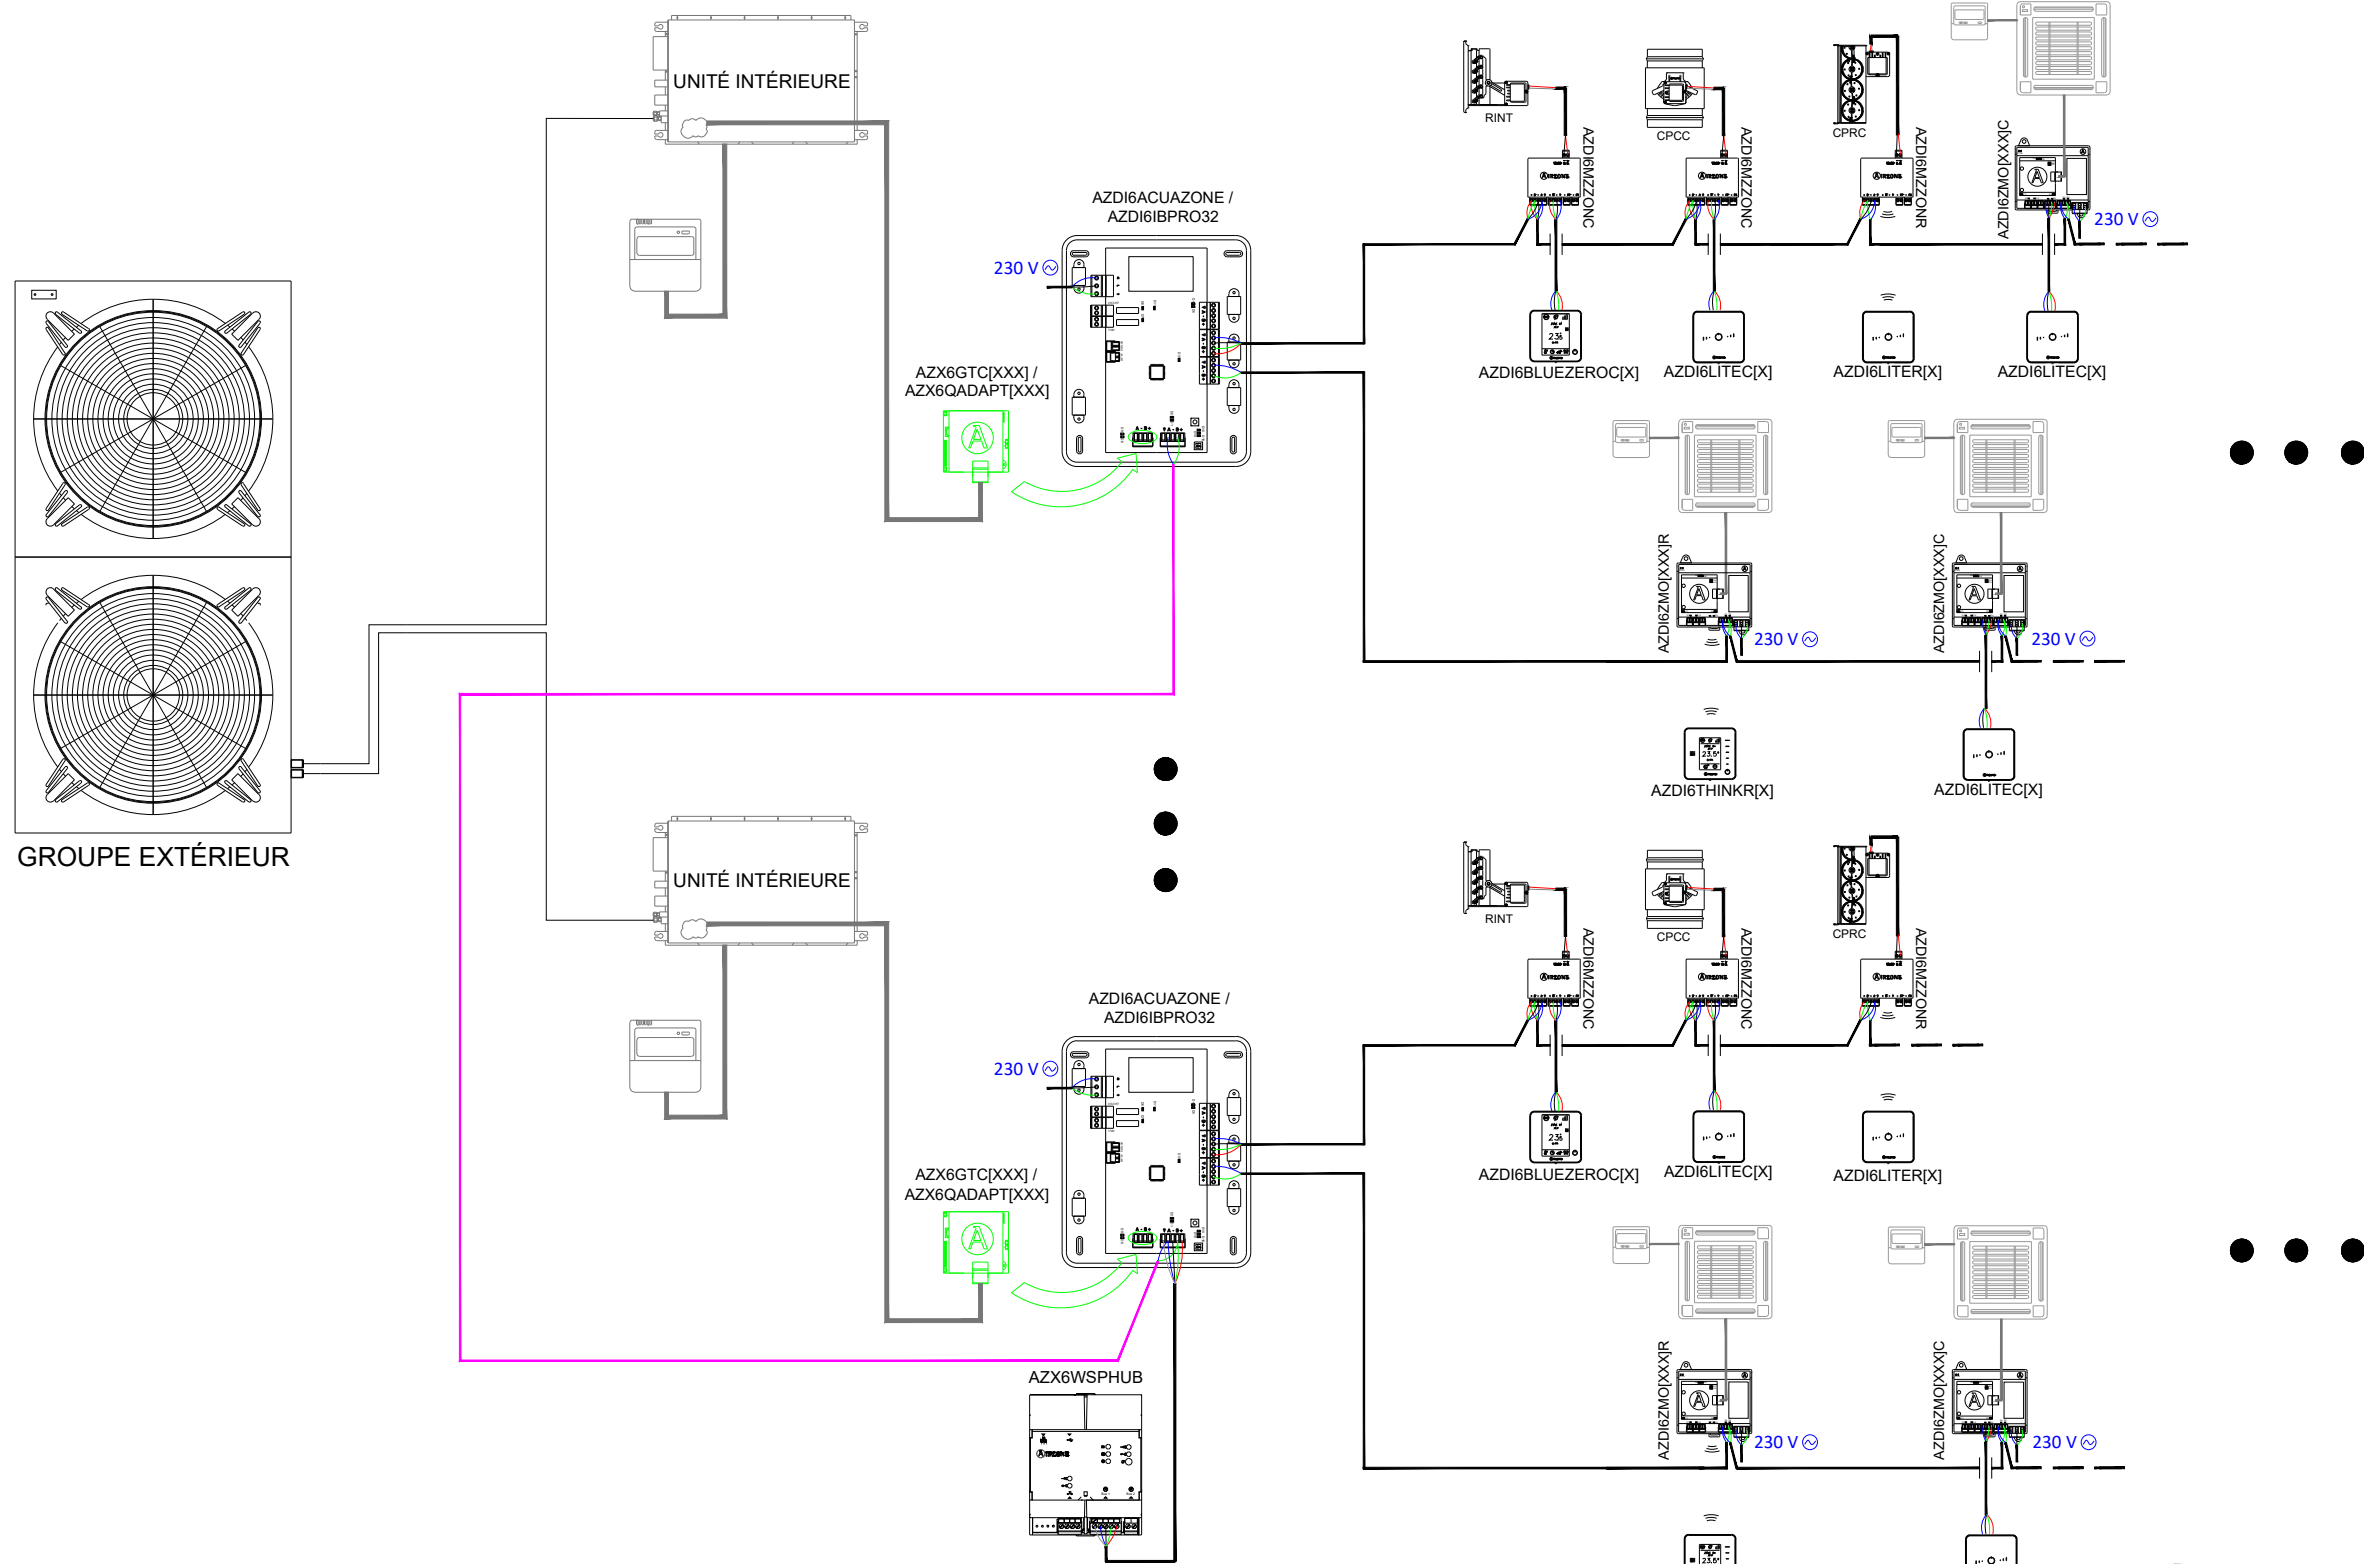

UNITÉ GAINABLE DRV AVEC RÉGULATION MULTIZONE ET CONTRÔLE D'UNITÉS INDIVIDUELLES JUSQU'À 32 ZONES (INNOBUS PRO 32)

AZDI6IBPRO32	PLATINE CENTRALE AIRZONE DU SYSTÈME INNOBUS PRO32
AZDI6BLUEZEROC[X]	THERMOSTAT [COLEUR] AIRZONE BLUEFACE ZERO
AZDI6THINK[R][X]	THERMOSTAT [COLEUR] AIRZONE THINK [RADIO]
AZDI6LITE[C/R][X]	THERMOSTAT [COLEUR] AIRZONE LITE [FILAIRE/RADIO]
AZDI6MZZON[C/R]	MODULE LOCAL AIRZONE [FILAIRE/RADIO]
AZX6WSPHUB	WEBSERVER HUB AIRZONE CLOUD DUAL
AZX6GTC[XXX] / AZX6QADAPT[XXX]	PASSERELLE CONTROLEUR AIRZONE [MARQUE]
AZDI6ZMO[XXX][C/R]	MODULE LOCAL AIRZONE [MARQUE] UNITE INDIVIDUELLE [FILAIRE/RADIO]

PLAN SCHÉMA D'INSTALLATION

PLAN 2/2

DESSINATEUR : DÉPARTEMENT PROJETS AIRZONE

DATE : 2021

TITRE : UNITÉ GAINABLE DRV AVEC RÉGULATION MULTIZONE ET CONTRÔLE D'UNITÉS INDIVIDUELLES JUSQU'À 32 ZONES

CONTACT: projets@airzonefrance.fr Téléphone: 01 82 88 51 49 www.airzonecontrol.com