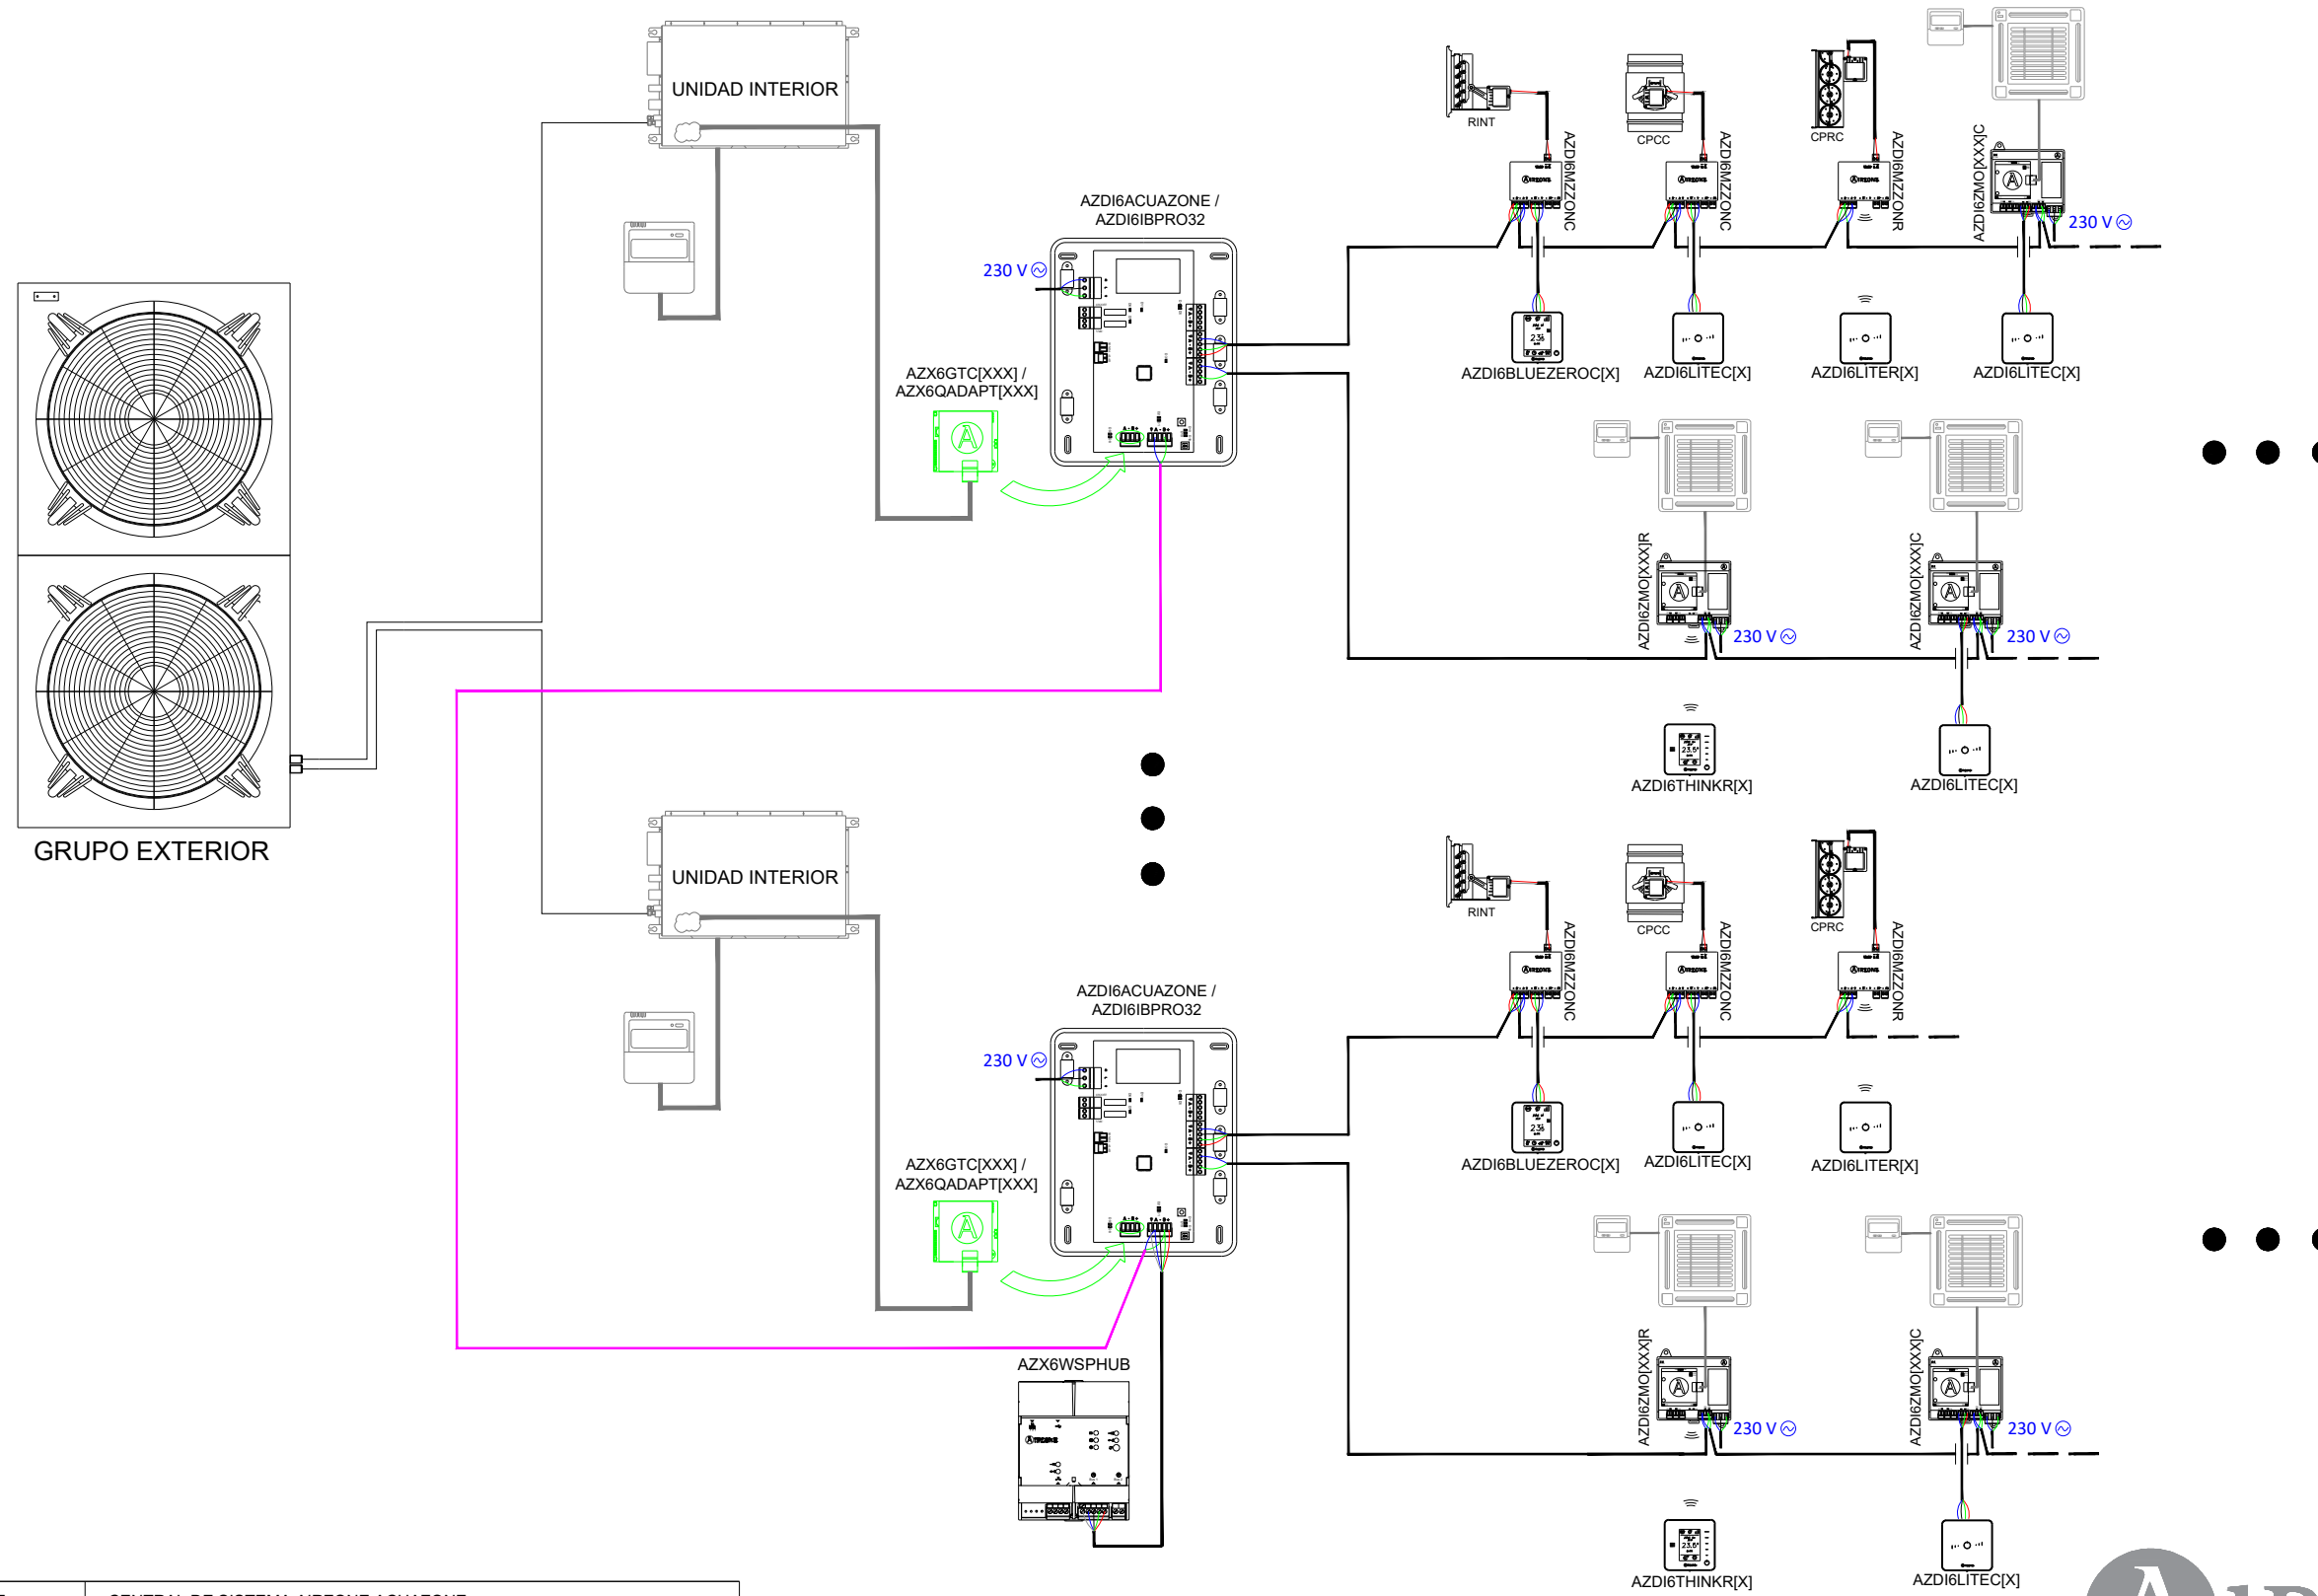

EQUIPOS VRF DE CONDUCTOS ZONIFICADO E INDIVIDUALES HASTA 32 ZONAS

ES

AZDI6ACUAZONE	CENTRAL DE SISTEMA AIRZONE ACUAZONE
AZDI6BLUEZEROC[X]	TERMOSTATO BLUEFACE ZERO [COLOR] AIRZONE
AZDI6THINK[R][X]	TERMOSTATO [RADIO] THINK [COLOR] AIRZONE
AZDI6LITE[C/R][X]	TERMOSTATO [CABLE/RADIO] LITE [COLOR] AIRZONE
AZDI6MZZON[C/R]	MÓDULO DE ZONA MOTOR [CABLE/RADIO] AIRZONE
AZX6WSPHUB	WEBSERVER HUB AIRZONE CLOUD DUAL
AZDI6ZMO[XXX][C/R]	MÓDULO DE ZONA [CABLE/RADIO] AIRZONE UNIDAD INDIVIDUAL [MARCA]
AZX6GTC[XXX] / AZX6QADAPT[XXX]	PASARELA CONTROLADOR AIRZONE [MARCA]

UNIDADES VRF DE CONDUTAS ZONIFICADAS E INDIVIDUAIS ATÉ 32 ZONAS

AZDI6ACUAZONE	CENTRAL DO SISTEMA AIRZONE ACUAZONE
AZDI6BLUEZEROC[X]	TERMOSTATO BLUEFACE ZERO [COR] AIRZONE
AZDI6THINK[R][X]	TERMOSTATO [RADIO] THINK [COR] AIRZONE
AZDI6LITE[C/R][X]	TERMOSTATO [CABO/RADIO] LITE [COR] AIRZONE
AZDI6MZZON[C/R]	MÓDULO DE ZONA MOTOR [CABO/RADIO] AIRZONE
AZX6WSPHUB	WEBSERVER HUB AIRZONE CLOUD DUAL
AZX6GTC[XXX] / AZX6QADAPT[XXX]	GATEWAY CONTROLADOR AIRZONE [MARCA]
AZDI6ZM[XXX][C/R]	MÓDULO UNIDADE INDIVIDUAL [CABO/RADIO] AIRZONE [MARCA]

ZONED + INDIVIDUAL VRF UNITS-UP TO 32 ZONES

AZDI6ACUAZONE	AIRZONE ACUAZONE MAIN CONTROL BOARD
AZDI6BLUEZEROC[X]	AIRZONE BLUEFACE ZERO [COLOUR] THERMOSTAT
AZDI6THINK[R][X]	AIRZONE THINK [COLOUR] THERMOSTAT [WIRELESS]
AZDI6LITE[C/R][X]	AIRZONE LITE [COLOUR] THERMOSTAT [WIRED/WIRELESS]
AZDI6MZZON[C/R]	AIRZONE ACTUATOR ZONE MODULE [WIRED/WIRELESS]
AZX6WSPHUB	WEBSERVER HUB AIRZONE CLOUD DUAL
AZX6GTC[XXX] / AZX6QADAPT[XXX]	AIRZONE [MANUFACTURER] CONTROLLER GATEWAY
AZDI6ZMO[XXX][C/R]	AIRZONE [MANUFACTURER] INDIVIDUAL UNIT MODULE [WIRED/WIRELESS]

PLAN SCHÉMA D'INSTALLATION

PLAN 2/2

DESSINATEUR : DÉPARTEMENT PROJETS AIRZONE

DATE : 2021

TITRE : UNITÉ GAINABLE DRV AVEC RÉGULATION MULTIZONE ET CONTRÔLE D'UNITÉS INDIVIDUELLES JUSQU'À 32 ZONES

CONTACT: projets@airzonefrance.fr Téléphone: 01 82 88 51 49 www.airzonecontrol.com