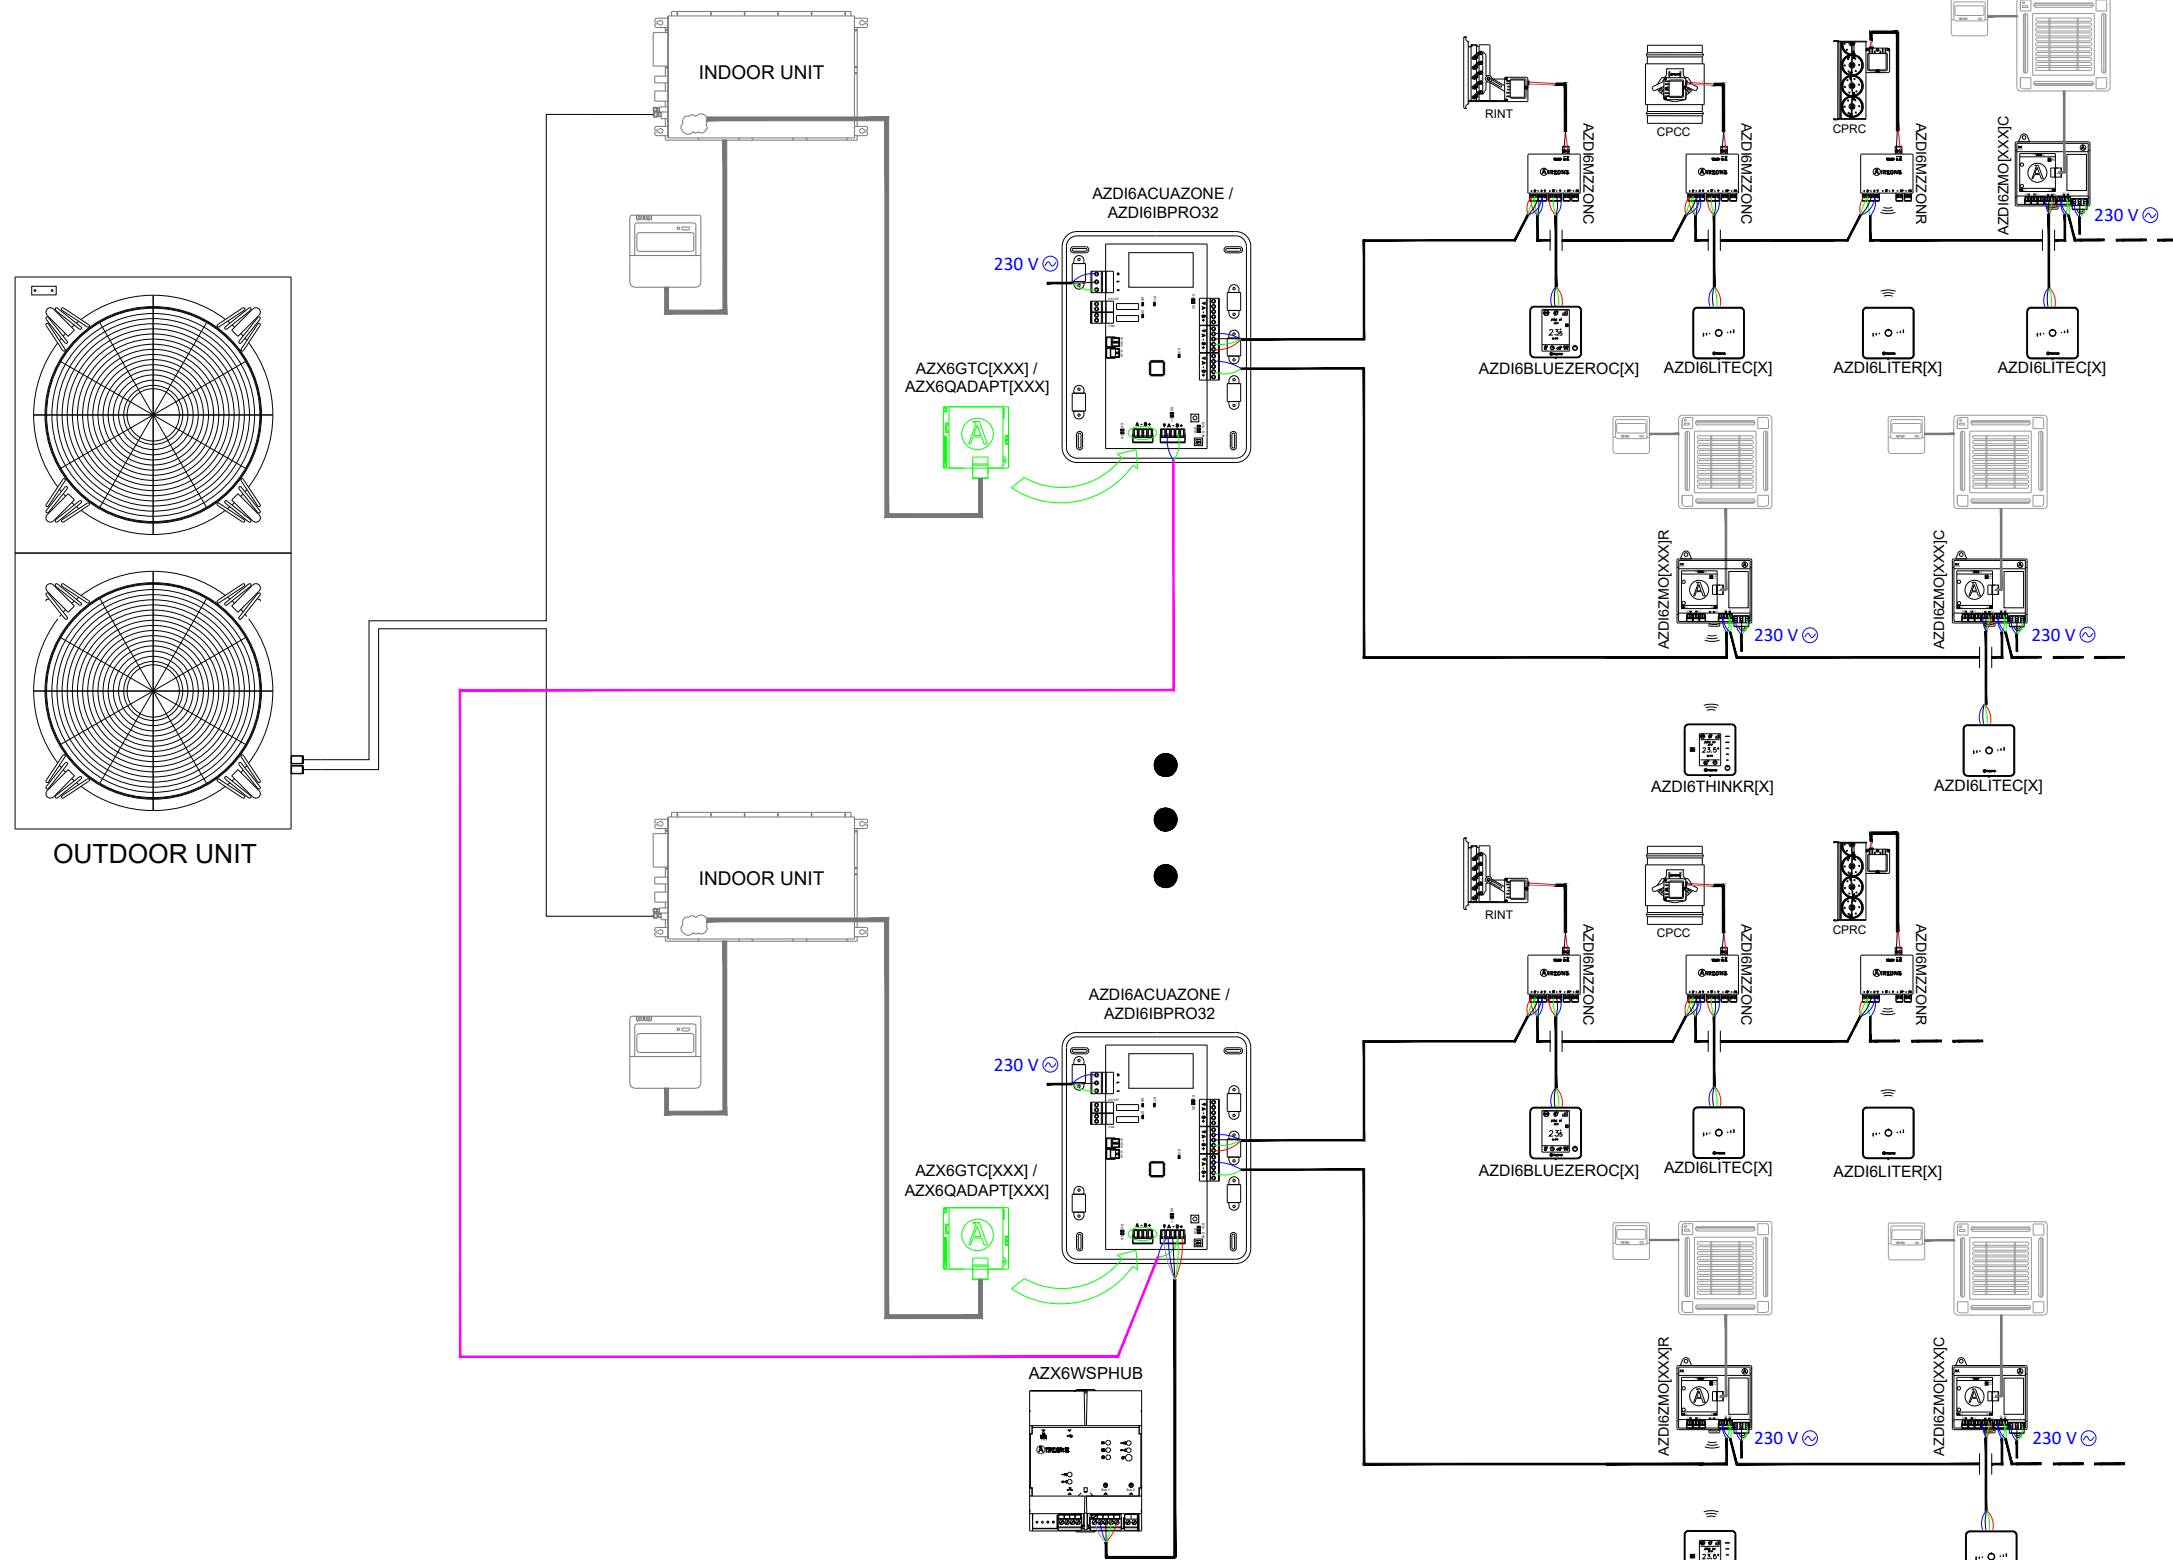

EQUIPOS VRF DE CONDUCTOS ZONIFICADO E INDIVIDUALES HASTA 32 ZONAS

ES

AZDI6ACUAZONE	CENTRAL DE SISTEMA AIRZONE ACUAZONE
AZDI6BLUEZEROC[X]	TERMOSTATO BLUEFACE ZERO [COLOR] AIRZONE
AZDI6THINK[R][X]	TERMOSTATO [RADIO] THINK [COLOR] AIRZONE
AZDI6LITE[C/R][X]	TERMOSTATO [CABLE/RADIO] LITE [COLOR] AIRZONE
AZDI6MZZON[C/R]	MÓDULO DE ZONA MOTOR [CABLE/RADIO] AIRZONE
AZX6WSPHUB	WEBSERVER HUB AIRZONE CLOUD DUAL
AZDI6ZMO[XXX][C/R]	MÓDULO DE ZONA [CABLE/RADIO] AIRZONE UNIDAD INDIVIDUAL [MARCA]
AZX6GTC[XXX] / AZX6QADAPT[XXX]	PASARELA CONTROLADOR AIRZONE [MARCA]

UNIDADES VRF DE CONDUTAS ZONIFICADAS E INDIVIDUAIS ATÉ 32 ZONAS

AZDI6ACUAZONE	CENTRAL DO SISTEMA AIRZONE ACUAZONE
AZDI6BLUEZEROC[X]	TERMOSTATO BLUEFACE ZERO [COR] AIRZONE
AZDI6THINK[R][X]	TERMOSTATO [RADIO] THINK [COR] AIRZONE
AZDI6LITE[C/R][X]	TERMOSTATO [CABO/RADIO] LITE [COR] AIRZONE
AZDI6MZZON[C/R]	MÓDULO DE ZONA MOTOR [CABO/RADIO] AIRZONE
AZX6WSPHUB	WEBSERVER HUB AIRZONE CLOUD DUAL
AZX6GTC[XXX] / AZX6QADAPT[XXX]	GATEWAY CONTROLADOR AIRZONE [MARCA]
AZDI6ZM[XXX][C/R]	MÓDULO UNIDADE INDIVIDUAL [CABO/RADIO] AIRZONE [MARCA]

ZONED + INDIVIDUAL VRF UNITS-UP TO 32 ZONES

AZDI6ACUAZONE	AIRZONE ACUAZONE MAIN CONTROL BOARD
AZDI6BLUEZEROC[X]	AIRZONE BLUEFACE ZERO [COLOUR] THERMOSTAT
AZDI6THINK[R][X]	AIRZONE THINK [COLOUR] THERMOSTAT [WIRELESS]
AZDI6LITE[C/R][X]	AIRZONE LITE [COLOUR] THERMOSTAT [WIRED/WIRELESS]
AZDI6MZZON[C/R]	AIRZONE ACTUATOR ZONE MODULE [WIRED/WIRELESS]
AZX6WSPHUB	WEBSERVER HUB AIRZONE CLOUD DUAL
AZX6GTC[XXX] / AZX6QADAPT[XXX]	AIRZONE [MANUFACTURER] CONTROLLER GATEWAY
AZDI6ZMO[XXX][C/R]	AIRZONE [MANUFACTURER] INDIVIDUAL UNIT MODULE [WIRED/WIRELESS]

PLAN SCHÉMA D'INSTALLATION

PLAN 2/2

DESSINATEUR : DÉPARTEMENT PROJETS AIRZONE

DATE : 2021

TITRE : UNITÉ GAINABLE DRV AVEC RÉGULATION MULTIZONE ET CONTRÔLE D'UNITÉS INDIVIDUELLES JUSQU'À 32 ZONES

CONTACT: projets@airzonefrance.fr Téléphone: 01 82 88 51 49 www.airzonecontrol.com